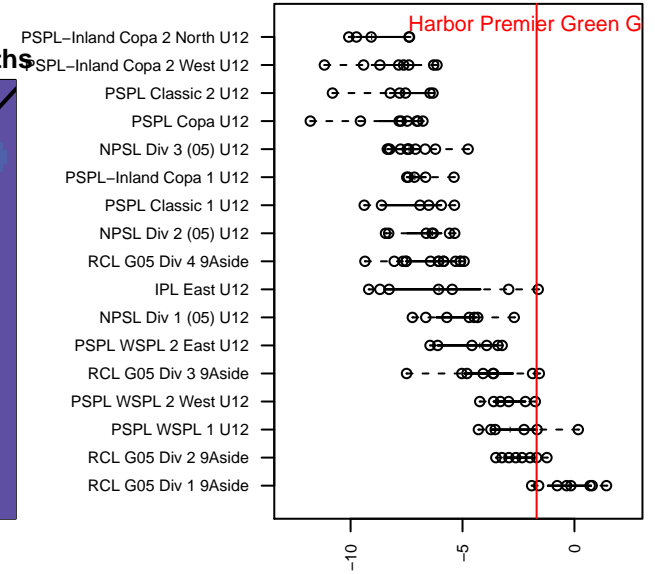

**attack and defense rating
relative to others at age
and all opponents in last 13 months**