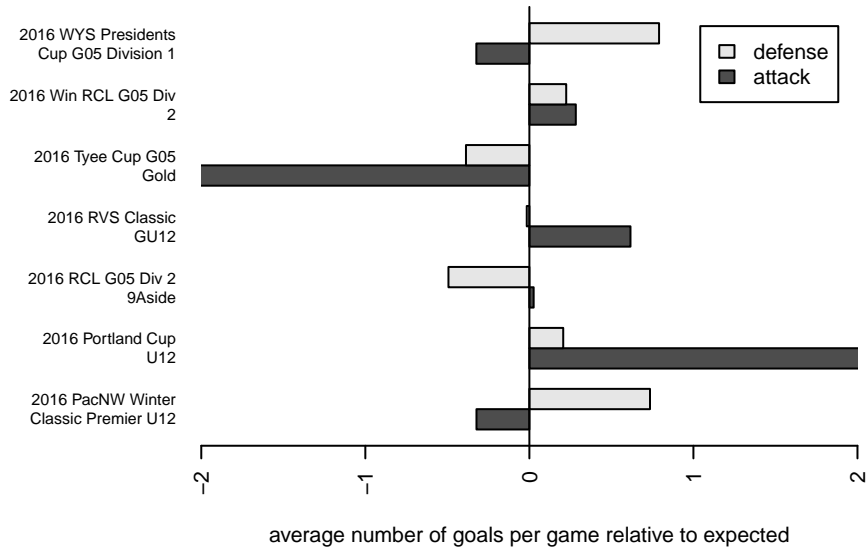

Performance relative to 13 month average