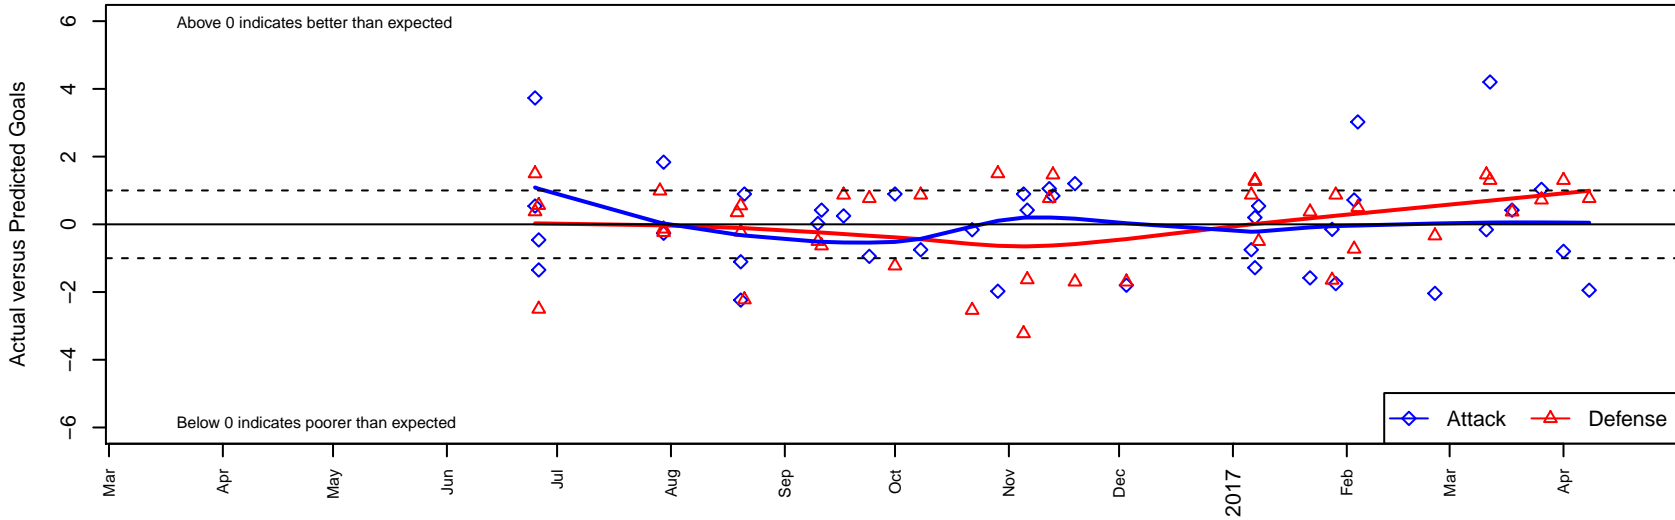

Harbor Premier Green G05

Harbor FC
 Gig Harbor, WA
 G05 total strength=1028
 attack=2.92 defense=1.67
 fall league = RCL G05 Div 2 9Aside
 spr league = Win RCL G05 Div 2

alt names used:
 Harbor Premier FC G05 Green
 Harbor Premier G05 Green
 Harbor Premier G05 Green A
 Harbor Premier G05 Green
 Harbor G05 Green
 Harbor Premier G05 Green A
 Harbor Premier G05 Green A

Harbor Premier Green G05
 Dots are actual minus expected GF (blue circles) and GA (red triangles).
 Blue line is smoothed change in attack strength. Red is smoothed change in defense strength.

**attack and defense variance (black dot)
relative to other teams
and top 10 in region**