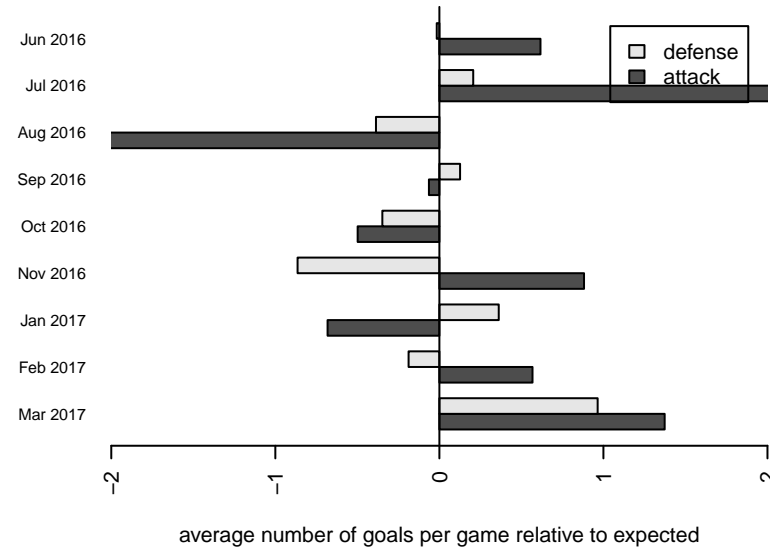

Performance relative to 13 month average